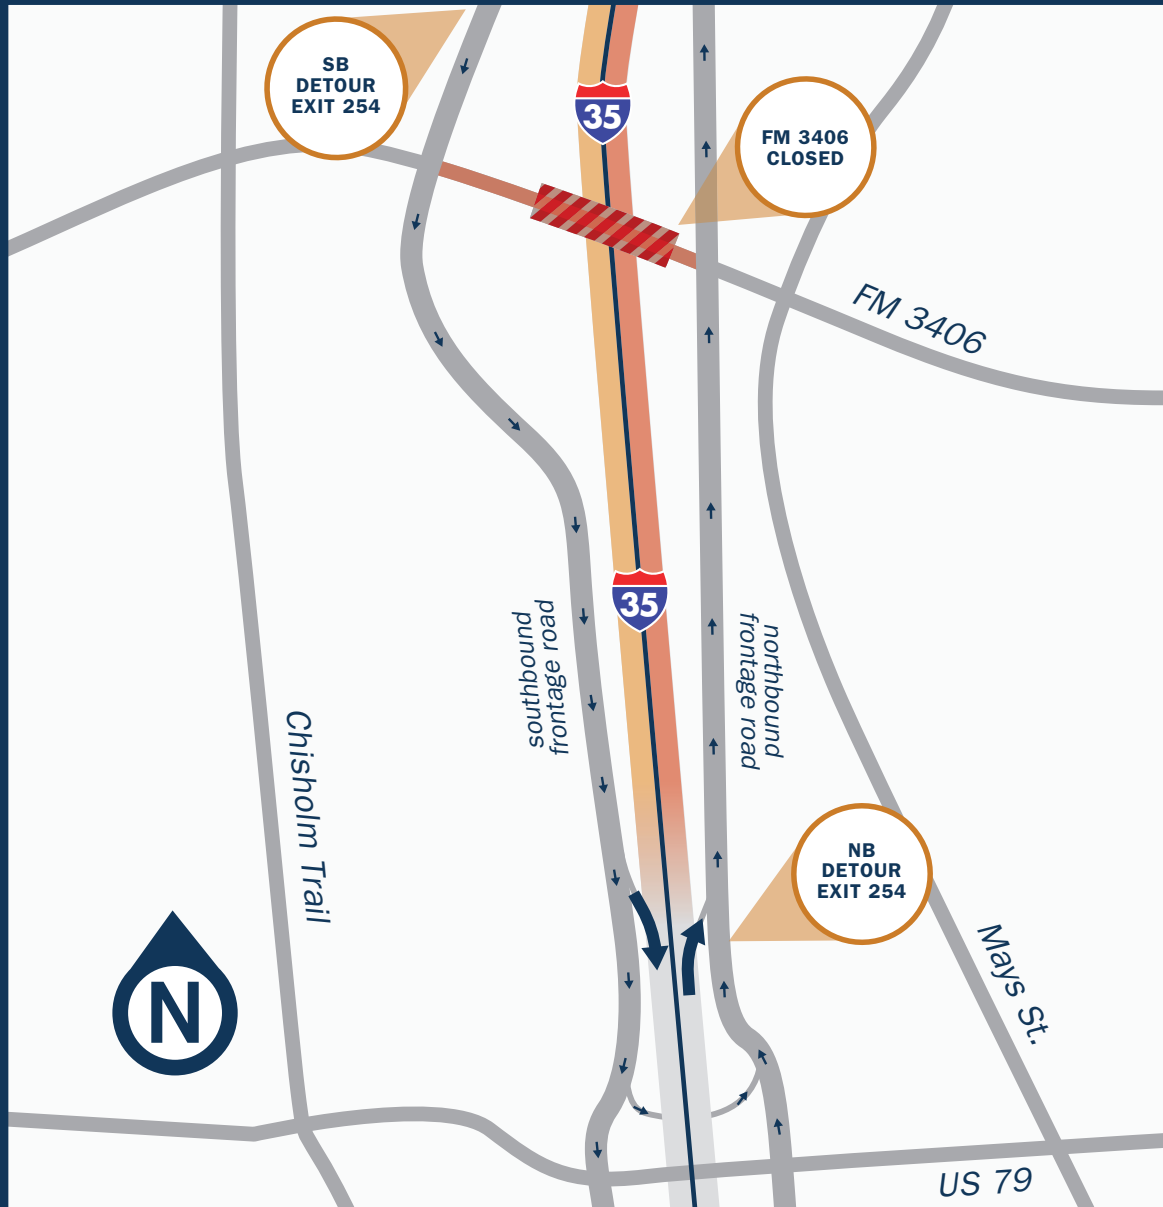

I-35 AT FM 3406 TEMPORARY CLOSURES

LEGEND

-  Northbound I-35 detour to exit 254 for FM 3406
10 p.m. Friday, March 9 – 8 a.m. Saturday, March 10
-  Southbound I-35 detour to exit 254 for FM 3406
10 p.m. Saturday, March 10 – 8 a.m. Sunday, March 11

NOT TO SCALE